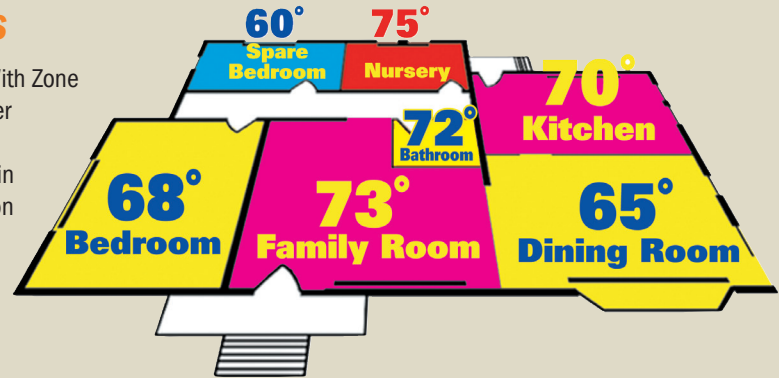

Comfort Cove Radiant Heat

Because radiant heat first strikes the floor and whoever is standing on it, the warmth is instantaneous. Comfort Cove's fast response, low-mass aluminum front cover was designed for this purpose.

Safety

By placing Comfort Cove units high on the wall, they are out of reach of children, and the heat is never blocked. Because they operate at a low temperature, the units do not require an overheat switch. Comfort Cove units are UL tested and approved.

Benefits

Comfort Cove units save floor space. They can be installed over doorways and on interior walls, which are less expensive to wire. Temperature fluctuations are minimal. Their location makes them indestructible, and their smooth surface is easy to clean.

**Cash rebates
are available to
Demand Controller customers.**

Zone Control = Savings

Why pay to heat rooms you're not using? With Zone Control, you can keep the temperature lower in the spare bedroom until you need it. By independently controlling the temperature in each room, you can save over 30 percent on energy costs. In fact, the U.S. Department of Energy says you can save 3 percent on your energy costs every year for every 1 degree you lower your thermostat.

BHP offers free heating and cooling operational comparisons.

THERMOSTATS

Model #	Description
P-8000	Honeywell Programmable DPST Line Voltage Programmable Thermostat
P-7000	Honeywell Programmable Line Voltage 40-86 Degree Programmable Thermostat
R-101	Radiant Systems, Inc., SPST 40-85 Degree Wall Mount Thermostat
R-102	Radiant Systems, Inc., DPST 40-85 Degree Wall Mount Thermostat
R-201	Comfort Cove SPST Wall Mount Thermostat for "Limited Use Areas"
R-202	Comfort Cove DPST Wall Mount Thermostat for "Limited Use Areas"

NOTE: Average homes that have R-19 wall and R-38 ceiling insulation, double-pane windows and standard 8-foot ceiling height require 8 watts of Cove Heat per square foot of living space.